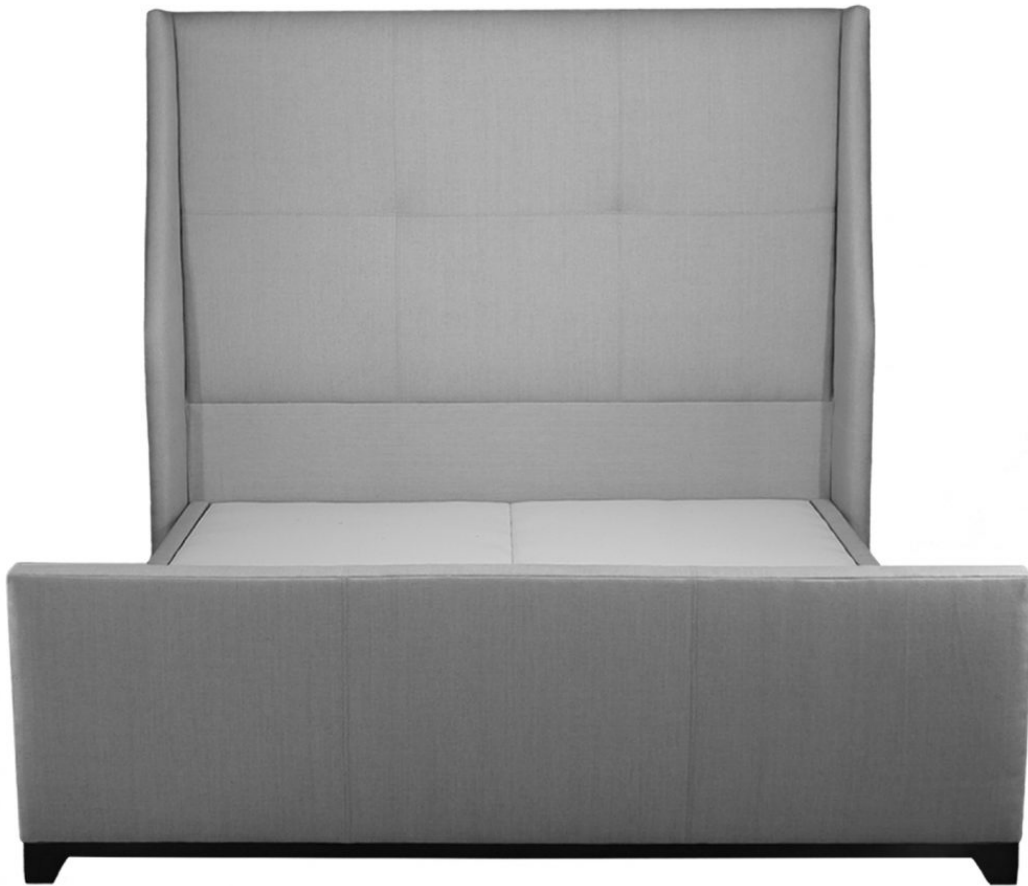

## #405 ASPEN PLATFORM BED

*DIMENSIONS AS SHOWN*

Eastern King

Width: 84" @ headboard

Width: 77.5 @ footboard

Overall Depth: 93"

Headboard Height: 70"

Footboard Height: 25"

Platform Height: 11.5"

Shown with maple base

Available as queen

Width: 68" at headboard

Width: 61.5 at footboard

Overall depth: 93"

Also available as california king

Available as headboard only