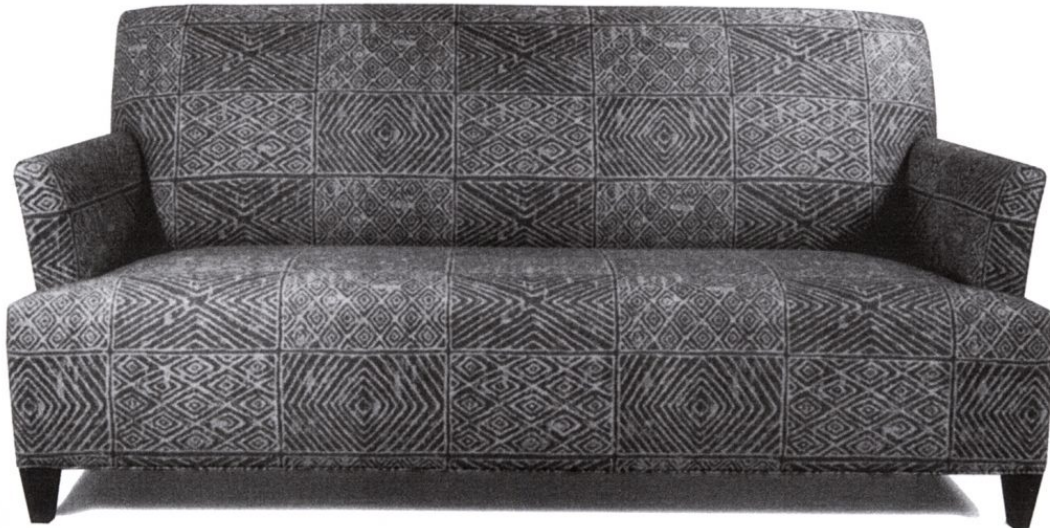

## #175 ROSSEAU SOFA

*DIMENSIONS AS SHOWN*

Width: 72"  
Overall Depth: 36"  
Seat Depth: 22"  
Back Height: 33"  
Arm Height: 24"

Available any size  
Shown standard with tight seat & back  
Shown with maple legs